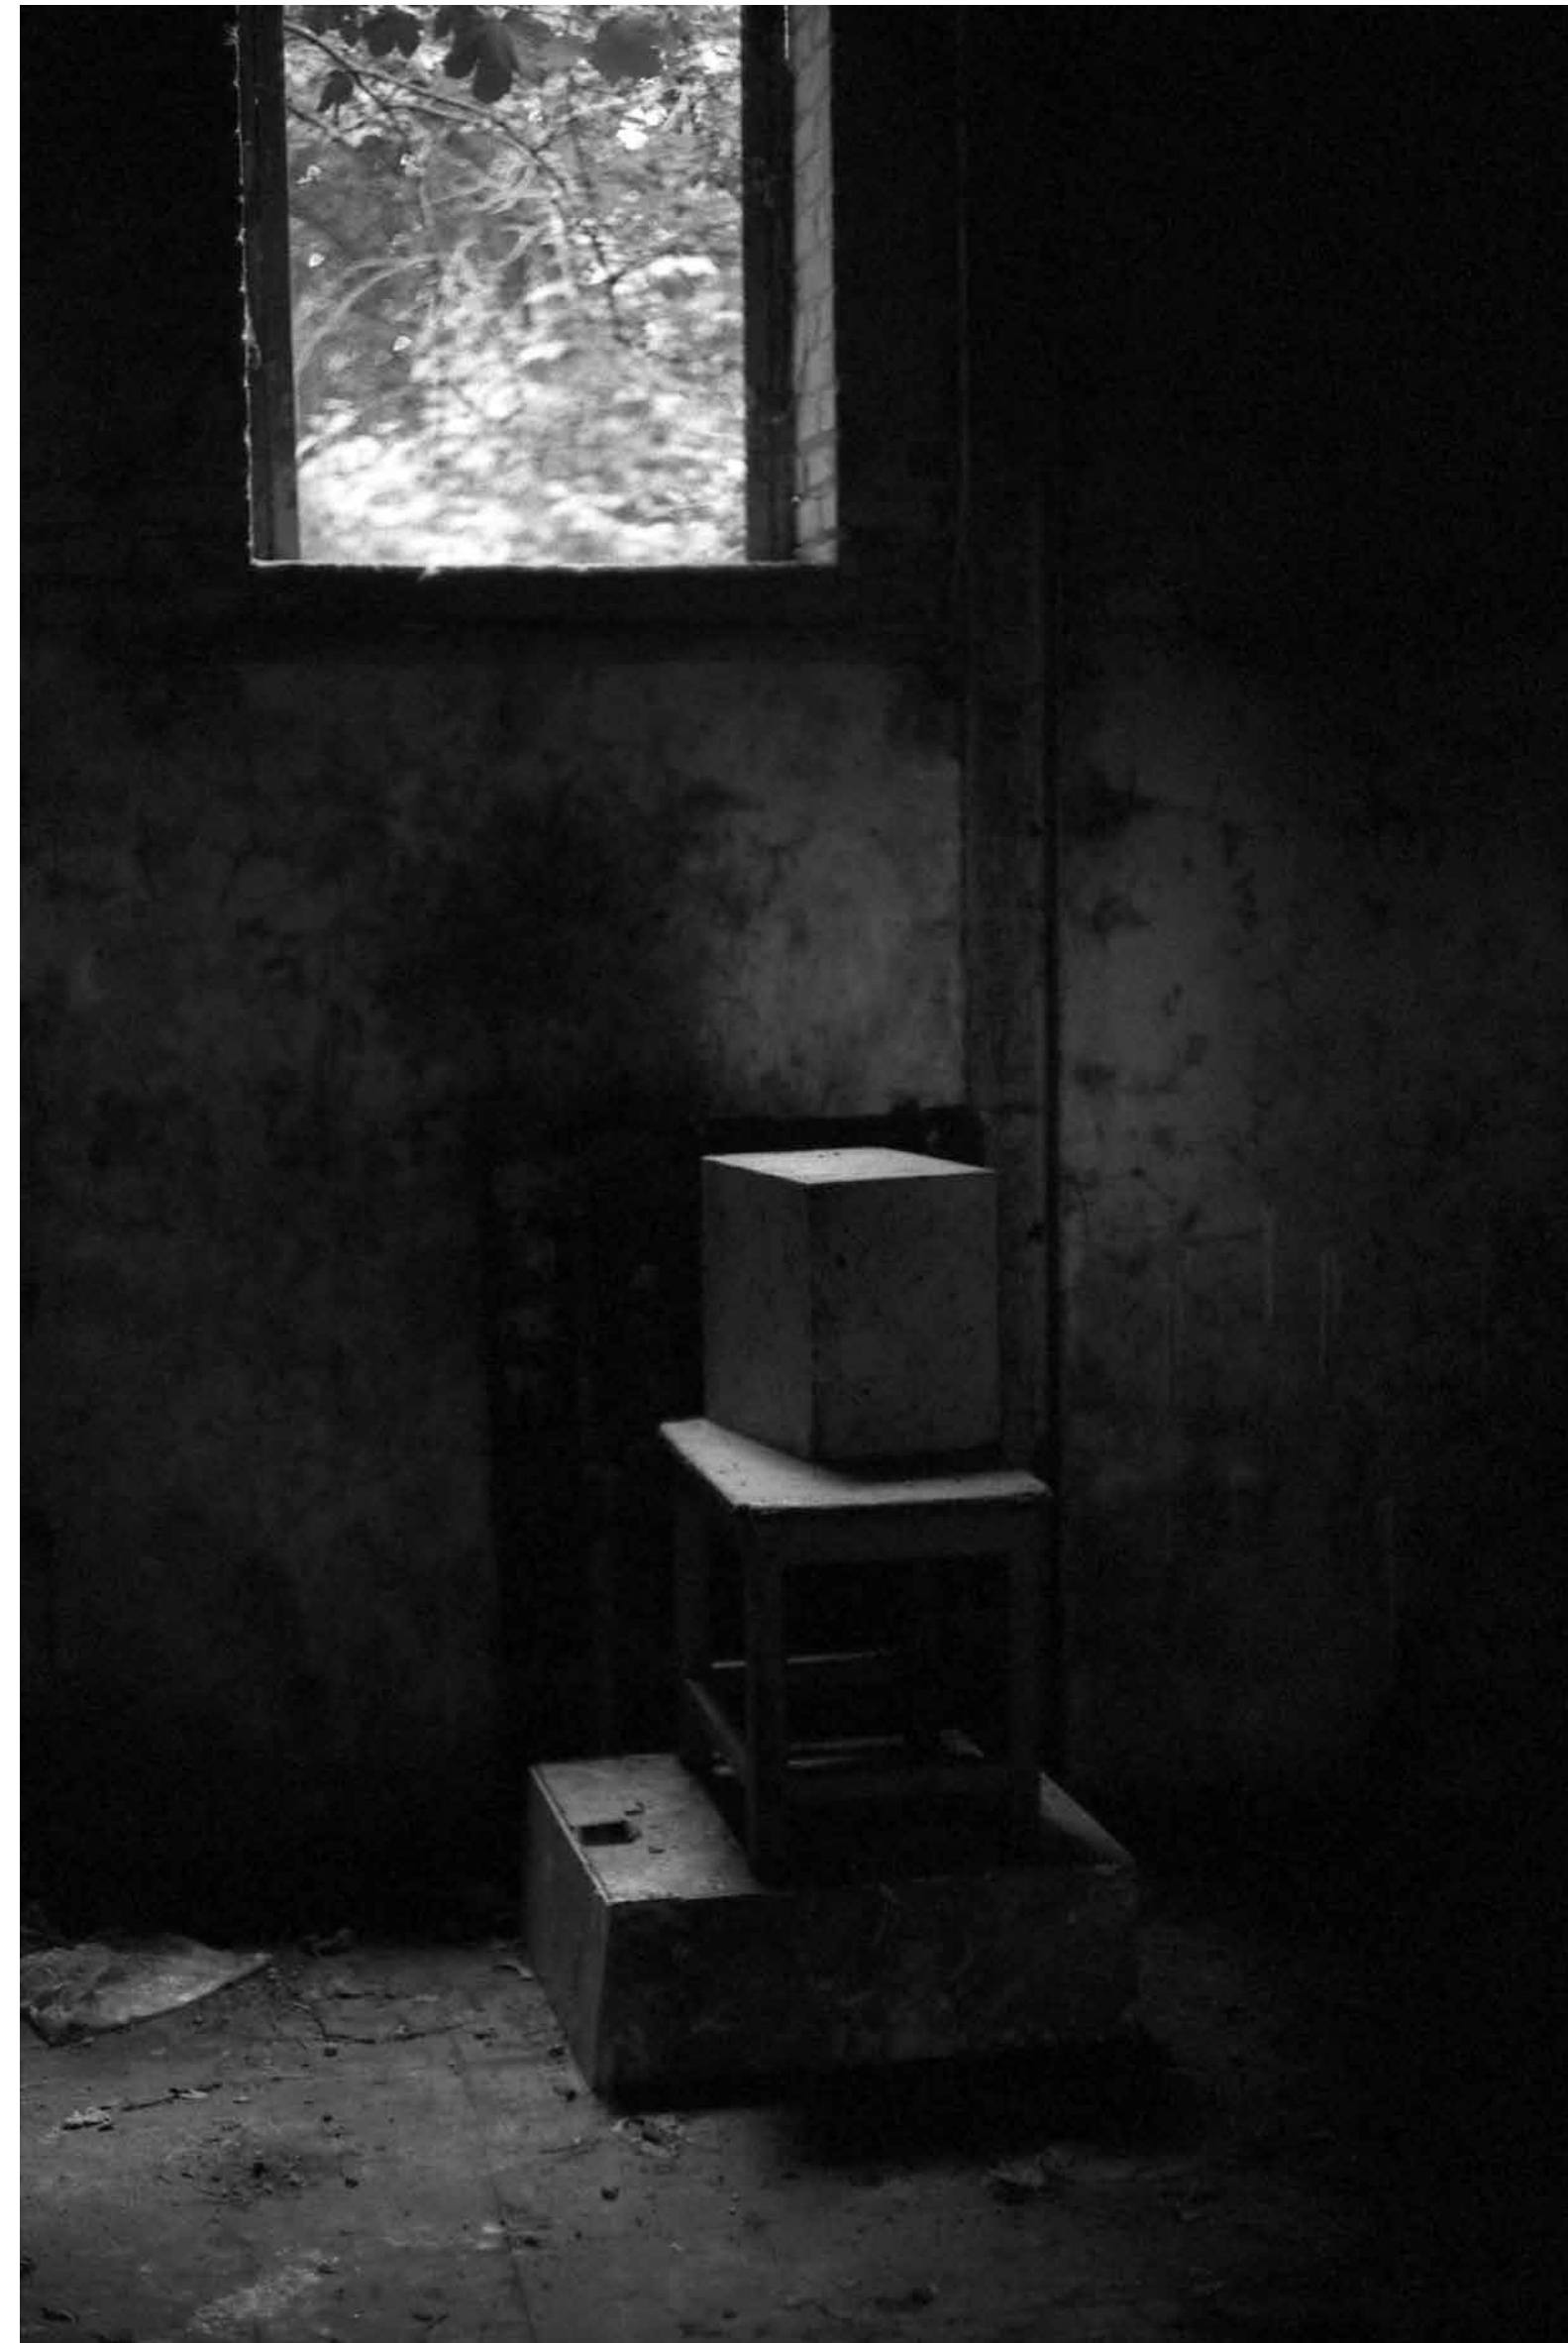

à l'Aveugle

Constantin Dubois Choulik

black & white works, 2000-2015

Nicéphore's geometry of space

LEASED FROM WILMINGTON TRUST COMPANY
AS OWNER TRUSTEE, OWNER AND SUBJECT
TO A SECURITY INTEREST OF EUROFIMA
EUROPEAN COMPANY FOR THE FINANCING
OF RAILROAD ROLLING STOCK.

your garden under glass

the architect's nightmare about counting

shapeshifters

broken and sold

to dream of muddy water

Brussels

trapped in this glassified form

of the stem of certain plants