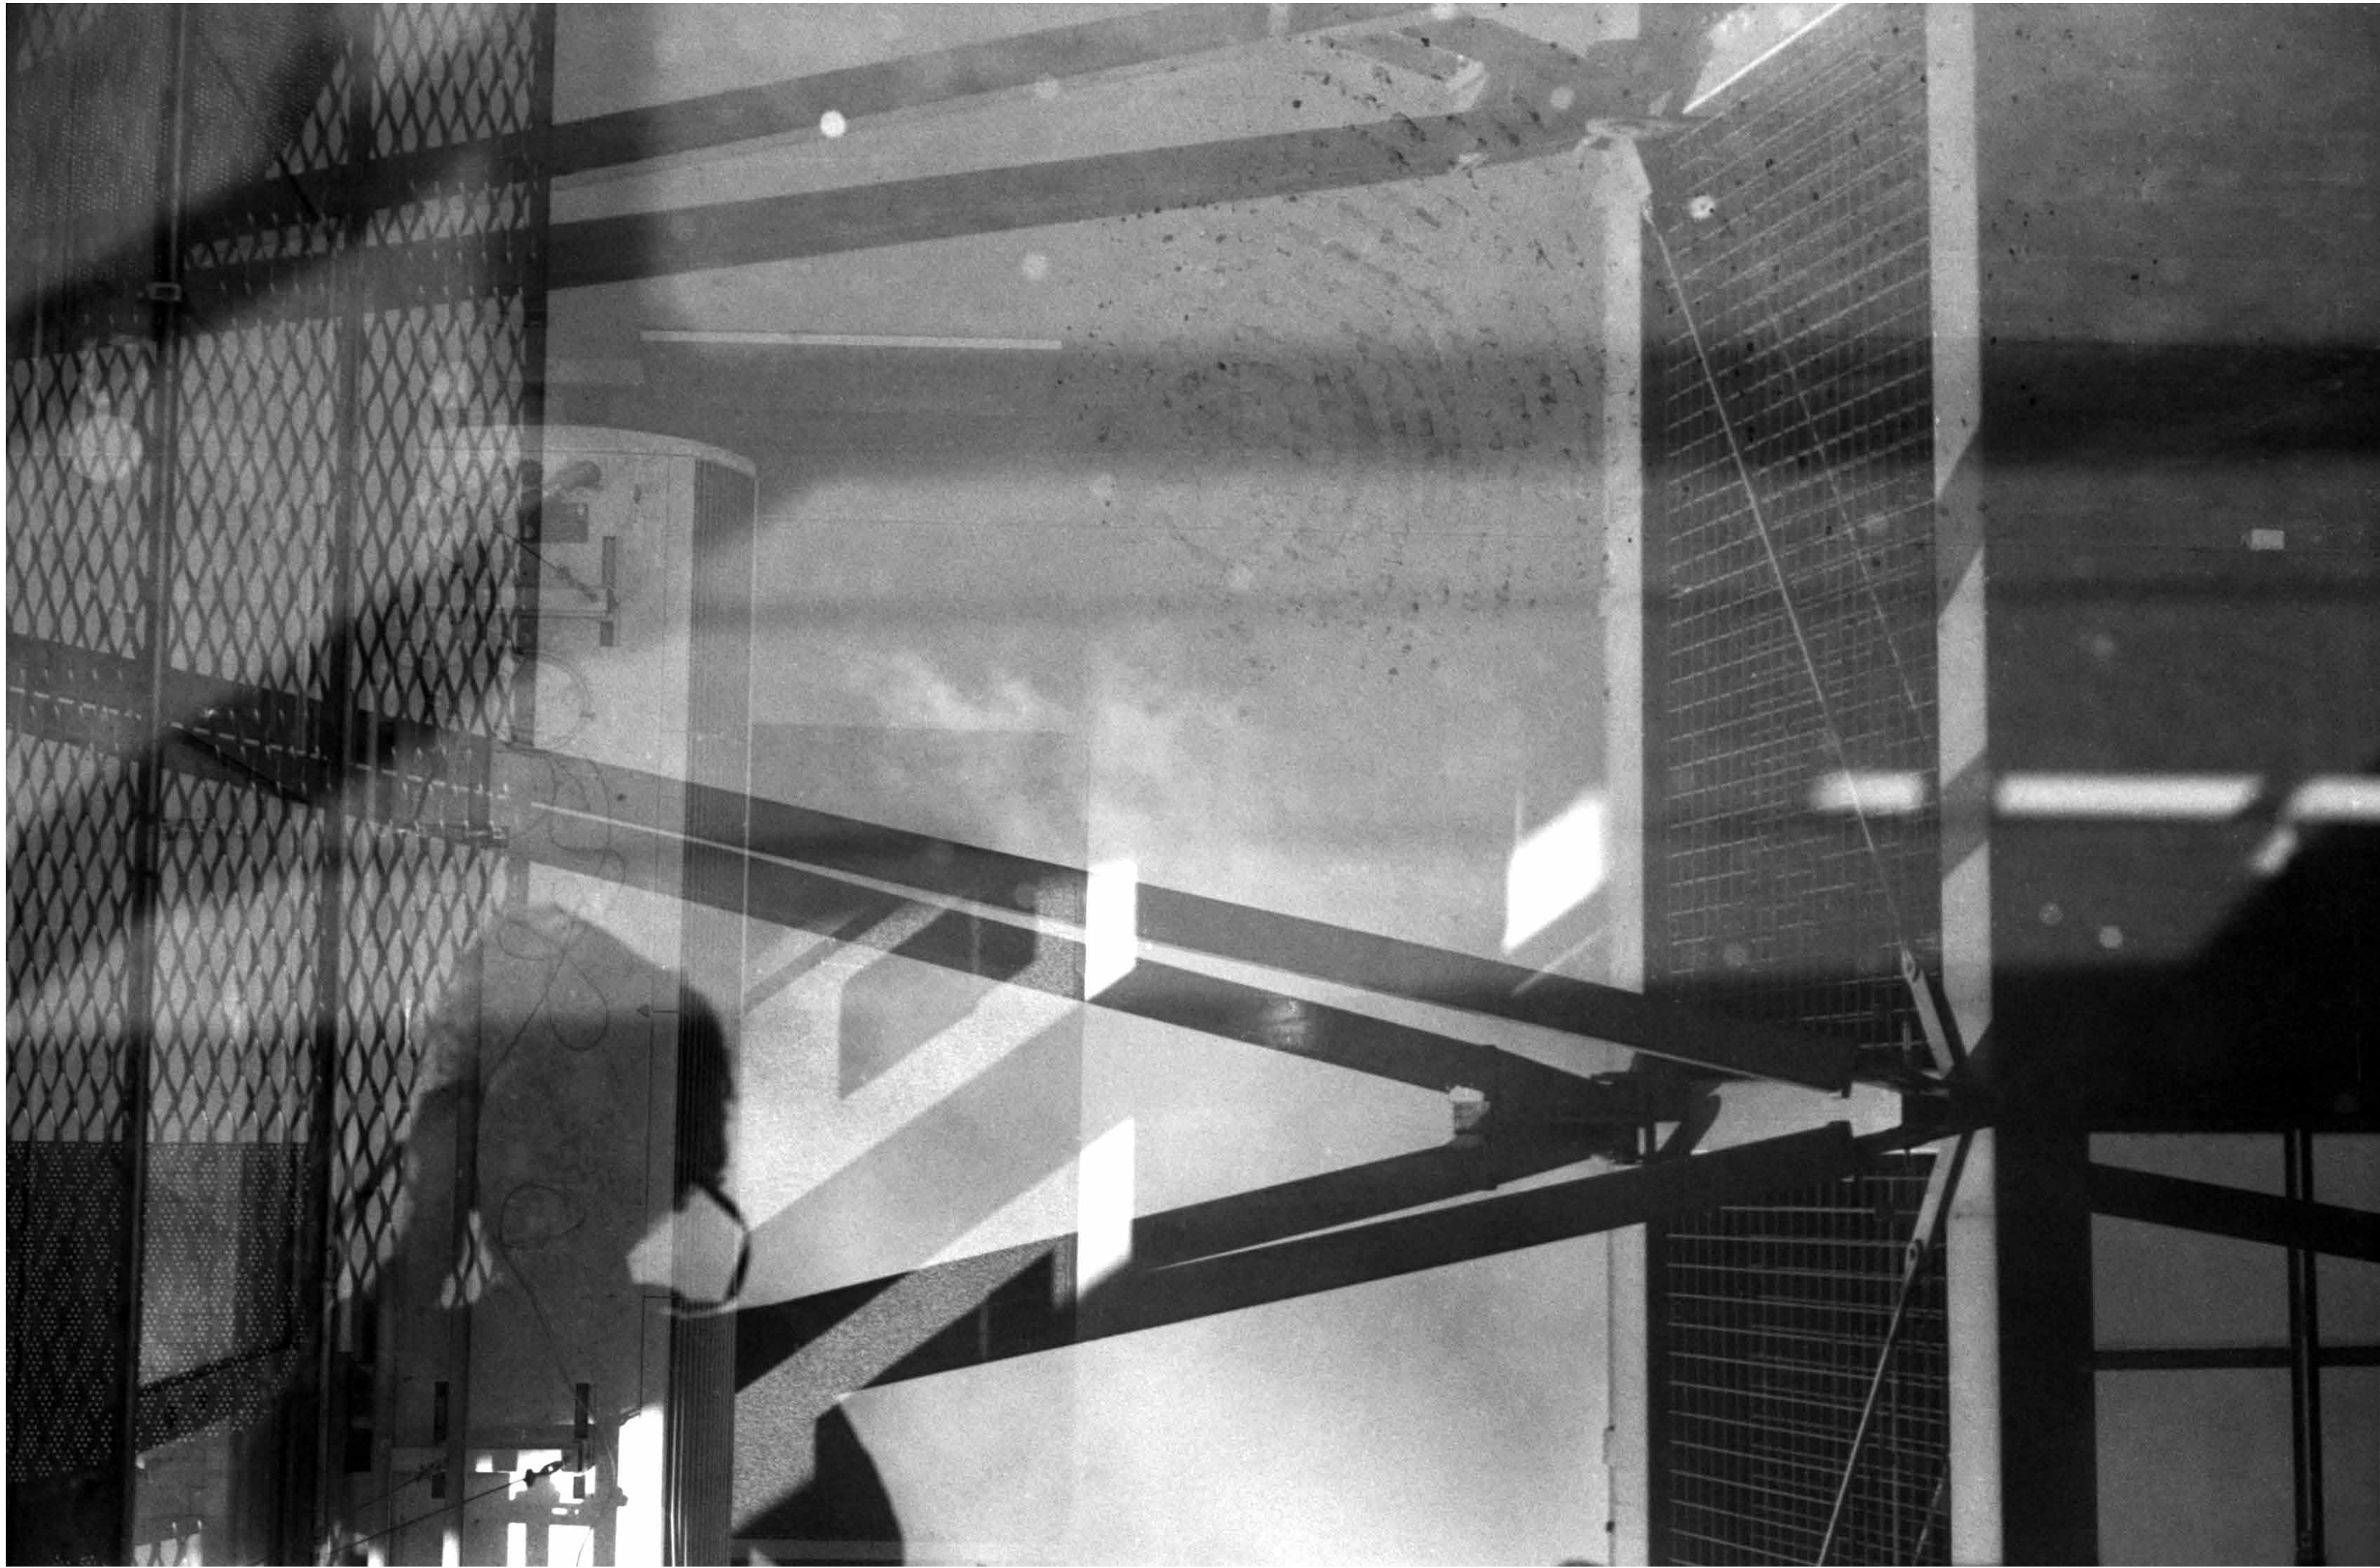

à l'Aveugle

Constantin Dubois Choulik

black & white works, 2000-2015

Nicéphore's geometry of space

LEASED FROM WILMINGTON TRUST COMPANY
AS OWNER TRUSTEE, OWNER AND SUBJECT
TO A SECURITY INTEREST OF EUROFIMA
EUROPEAN COMPANY FOR THE FINANCING
OF RAILROAD ROLLING STOCK.

your garden under glass

the architect's nightmare about counting

shapeshifters

broken and sold

to dream of muddy water

Brussels

trapped in this glassified form

of the stem of certain plants